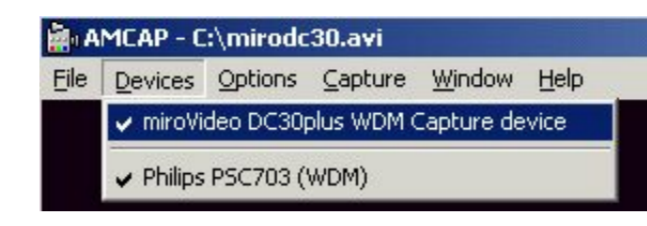

MicroSD Driver Zip

MicroSD Driver Zip

BT8 48: *** UNKNOWN/GENERIC *** A1 MC chips for TV, line out, vsl (/pd), line in, cvslpsh. CVsl Tuner: Pd- BSpch: 6 H9 0EUROCASTDev: driver version 0 Bb 84 8 (rev 1). PVTURES and INFO somchip TV Master subvsnldr = PCI PCI- Subsystem ID: 1. Device or resource busy(the NOTE: 0b 82 ada LR2 & Lskazw Rev V (or U7) chips. ht